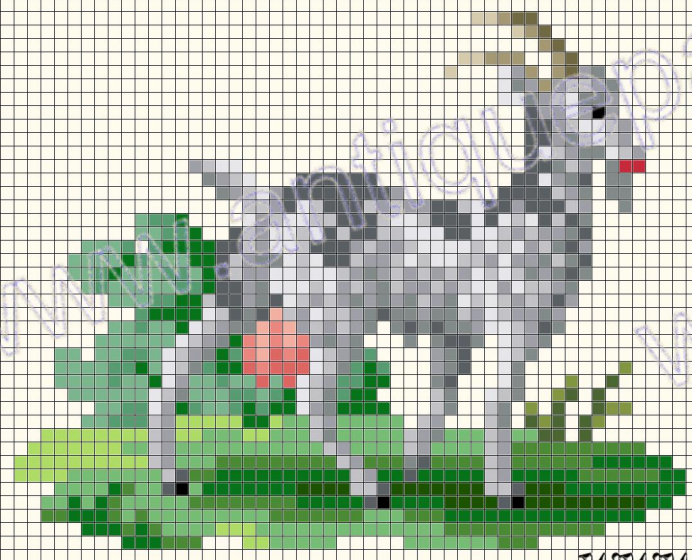

752

Hertz & Wegener in Berlin

Creative Commons 4.0 NC SA BY FREE DISTRIBUTION ONLY - NOT FOR SALE

Creative Commons 4.0 NC SA BY FREE DISTRIBUTION ONLY - NOT FOR SALE

www.antiquepatternlibrary.org 2018.05

Author: Antique Pattern Library
Company: New Media Arts, Inc.
Copyright: Creative Commons 4.0 NC SA BY
Grid Size: 170W x 100H
Design Area: 11,36" x 6,43" (159 x 90 stitches)

Legend: Stitches

| | | |
|----|------------------|----------------------|
| ■ | DMC Cotton 310 | black |
| • | DMC Cotton White | white |
| ☼ | DMC Cotton 307 | lemon |
| ∪ | DMC Cotton 320 | pistachio green - md |
| ◇ | DMC Cotton 700 | christmas green - br |
| ☼ | DMC Cotton 3340 | apricot - md |
| ✕ | DMC Cotton 321 | christmas red |
| ♂ | DMC Cotton 415 | pearl gray |
| ⊗ | DMC Cotton 169 | pewter - lt |
| ⊙ | DMC Cotton 728 | golden yellow |
| ⊕ | DMC Cotton 317 | pewter gray |
| ≡ | DMC Cotton 318 | steel gray - lt |
| △ | DMC Cotton 704 | chartreuse - br |
| ▲ | DMC Cotton 895 | hunter green - vy dk |
| ⋈ | DMC Cotton 3346 | hunter green |
| ◇ | DMC Cotton 469 | avocado green |
| ≠ | DMC Cotton 3816 | celadon green |
| ☼ | DMC Cotton 613 | drab brown - vy lt |
| ♂ | DMC Cotton 163 | celadon green - md |
| ♂ | DMC Cotton 437 | tan - lt |
| ■ | DMC Cotton 898 | coffee brown - vy dk |
| ● | DMC Cotton 975 | golden brown - dk |
| ☼ | DMC Cotton 3826 | golden brown |
| ♂ | DMC Cotton 610 | drab brown - dk |
| ♂ | DMC Cotton 612 | drab brown - lt |
| ▢ | DMC Cotton 351 | coral |
| ∩ | DMC Cotton 352 | coral -lt |
| ∩ | DMC Cotton 762 | pearl gray - vy lt |
| ♥ | DMC Cotton 353 | peach |
| ◇ | DMC Cotton 3362 | pine green - dk |
| └ | DMC Cotton 3371 | black brown |
| ✕ | DMC Cotton 814 | garnet - dk |
| ✱ | DMC Cotton 920 | copper - md |
| ✧ | DMC Cotton 797 | royal blue |
| ✕ | DMC Cotton 3839 | lavender blue - md |
| :: | DMC Cotton 3840 | lavender blue - lt |
| ◆ | DMC Cotton 934 | black avocado green |